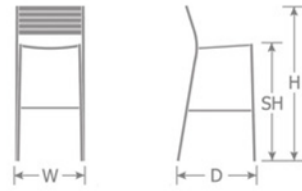

DETAILS

H	W	D	SH	Lbs
40.5"	19.5"	21.5"	30"	20

Outdoor/Indoor Stacking Barstool

E-coated powder coat finish

Seat/Back: Steel Slats

Stackability: 4

SHIPPING

Master Pack Quantity:	4
Master Pack Dimensions:	27"x20"x46"
Master Pack Weight:	91 Lbs.
Density:	6
Master Cartons/Pallet:	6
Freight Class:	125
FOB:	PA 17042